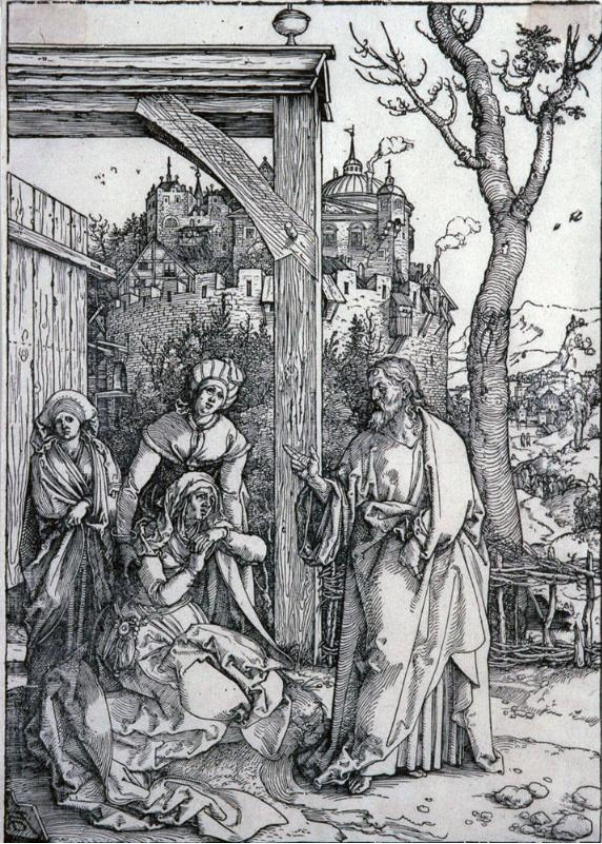

## Christ Taking Leave of His Mother from the Life of the Virgin series

### Dimensions

Object Size: 18 x 14 inches