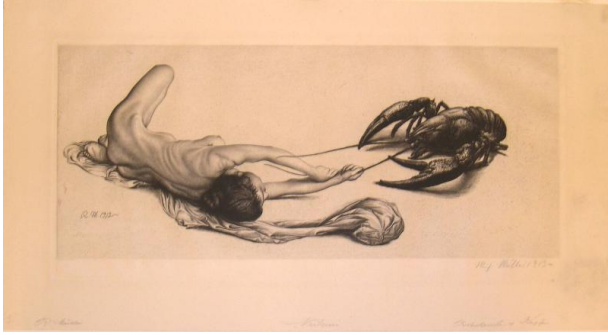

Basic Detail Report

Neckerei [Teasing]

Date

1912

Primary Maker

Richard Müller

Medium

Etching on paper

Dimensions

Image Size: 8 3/4 x 21 inches Mat Size: 22 x 28 Object Size: 10 1/2 x 22 inches