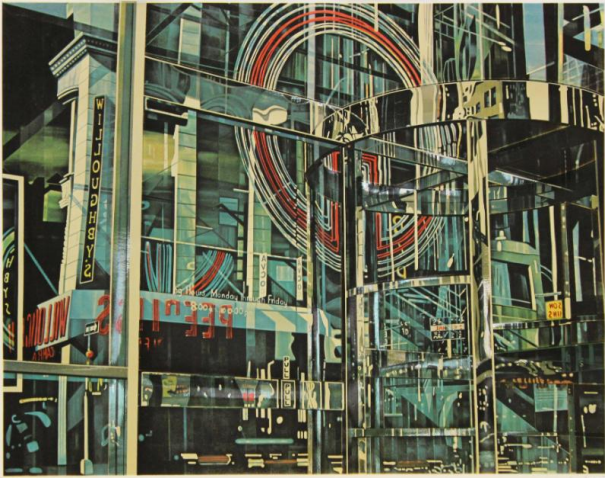

Basic Detail Report

Building Reflection from the Cityscapes portfolio

Date

1979

Primary Maker

C. J. Yao

Medium

Silkscreen on paper

Description

Glass building with revolving door. Glass of the building reflects the street with signs.

Dimensions

Mat Size: 26 x 34 Object Size: 22 x 26 3/8 inches