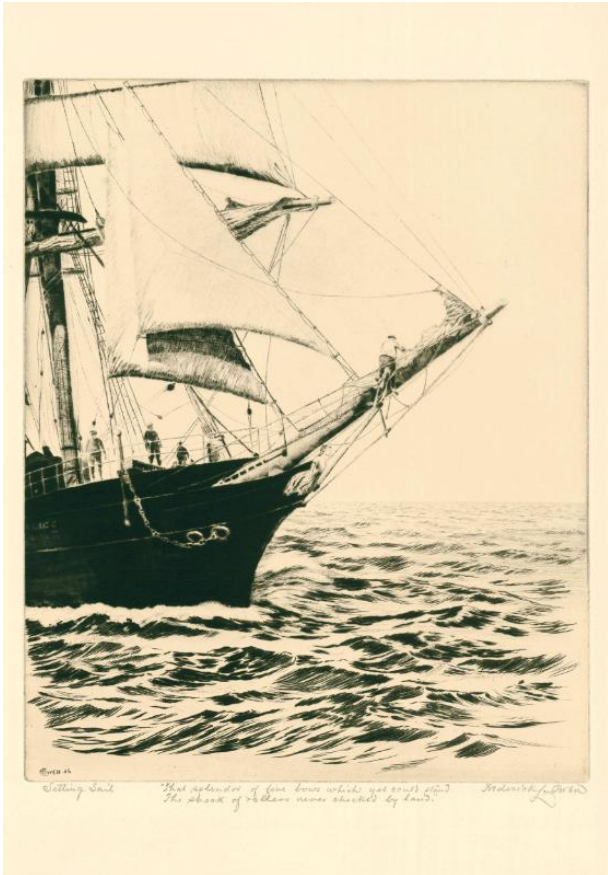

## Setting Sail

**Date**

1936

**Primary Maker**

Frederick L. Owen

**Medium**

Etching on paper

**Dimensions**

Object Size: 12 1/4 x 9 7/8 inches