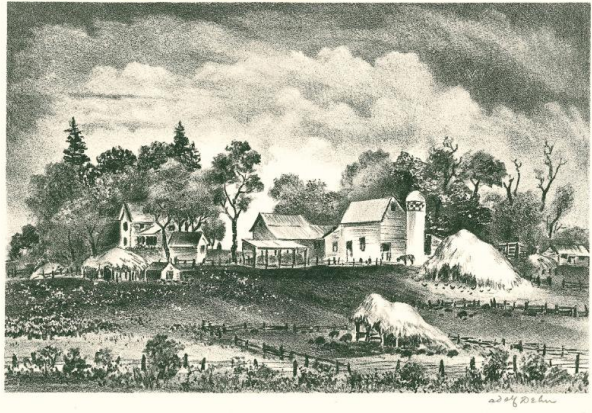

Basic Detail Report

Minnesota Farmyard

Primary Maker

Adolf Arthur Dehn

Medium

Lithograph on paper

Dimensions

Object Size: 8 3/4 x 13 1/4 inches