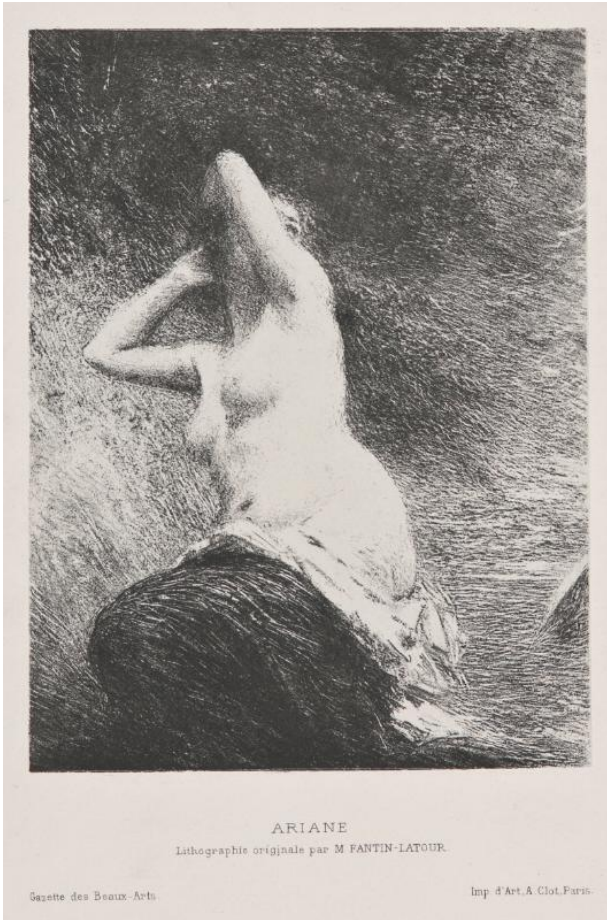

Basic Detail Report

Ariane

Date

1901

Primary Maker

Henri Fantin-Latour

Medium

Lithograph on paper

Dimensions

Image Size: 6 1/4 x 4 3/4 inches Mat Size: 14 x 19 Object
Size: 10 7/8 x 7 5/8 inches