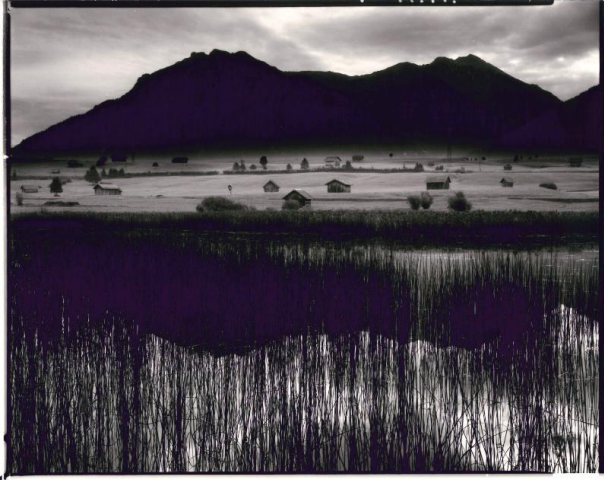

Basic Detail Report

inches

Landscape, Germany

Date

1960

Primary Maker

Brett Weston

Medium

Gelatin silver print on paper

Dimensions

Image size: 7 15/16 × 10 inches Object size: 7 15/16 × 10