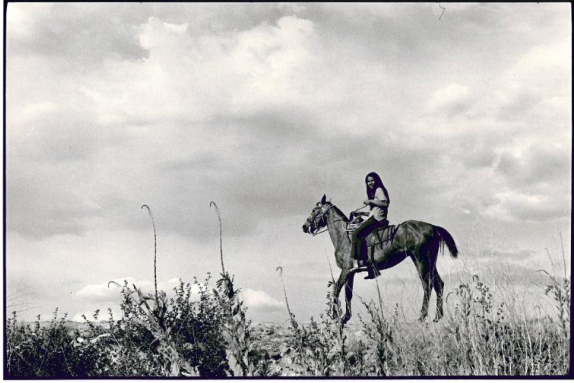

Basic Detail Report

Navajo Reservation, South of Shiprock, New Mexico

Date

1972/printed later

Primary Maker

Danny Lyon

Medium

Gelatin silver print on paper

Dimensions

11 x 14 inches