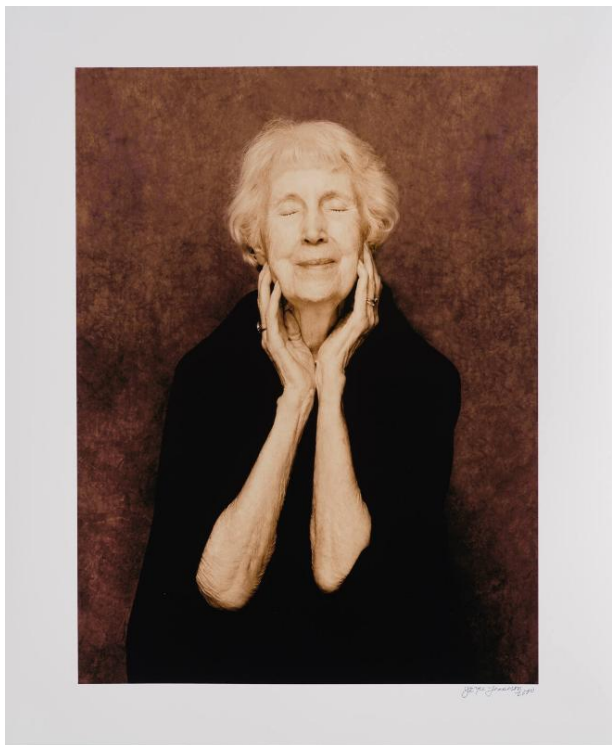

Basic Detail Report

Elva Azzara, 93, from the portfolio Wise Women

Date

2000

Primary Maker

Joyce Tenneson

Medium

archival pigment print

Dimensions

24 x 20 inches