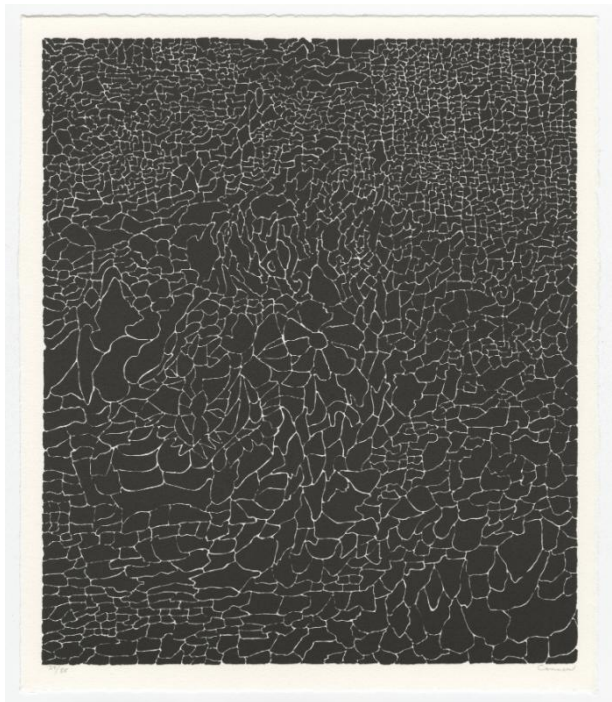

Basic Detail Report

#207

Date

1970

Primary Maker

Bruce Conner

Medium

Lithograph on paper

Dimensions

11 3/8 x 9 3/4 inches, Image size: 10 5/8 x 9 1/16 inches