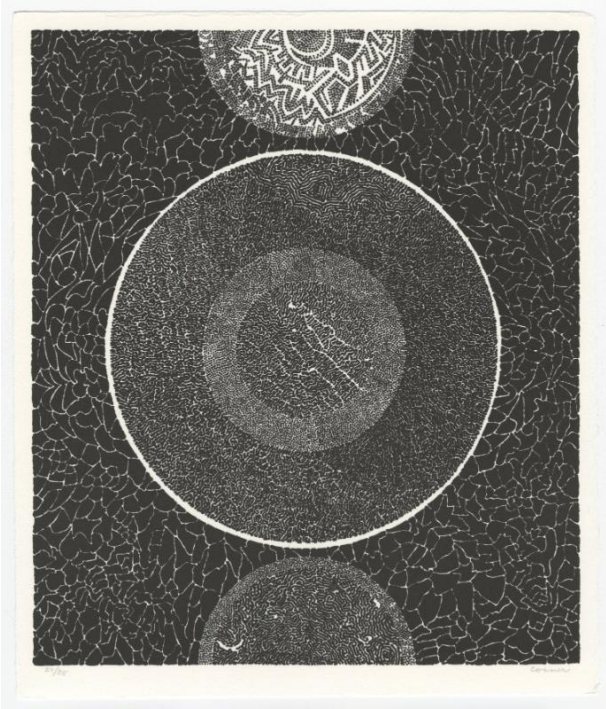

Basic Detail Report

#208

Date

1970

Primary Maker

Bruce Conner

Medium

Lithograph on paper

Dimensions

11 1/2 x 9 7/8 inches, Image size: 10 9/16 x 9 3/16 inches