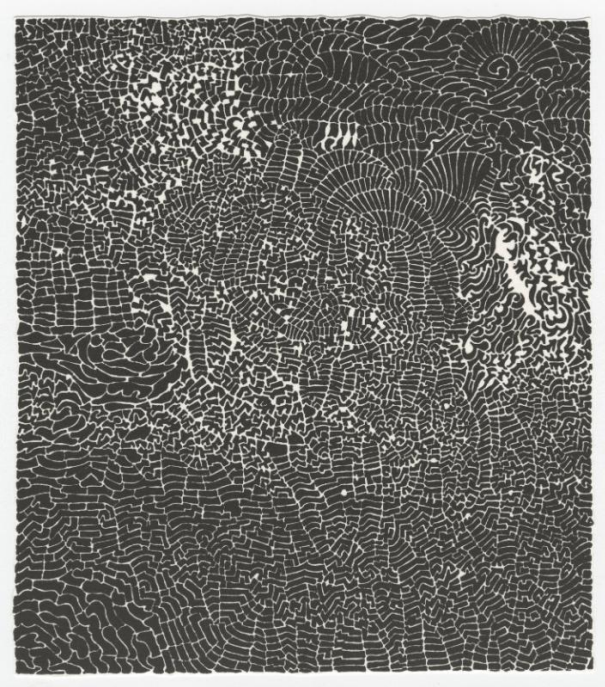

Basic Detail Report

#502

Date

1970

Primary Maker

Bruce Conner

Medium

Lithograph on paper

Dimensions

8 x 7 1/8 inches, Image size: 8 x 7 1/8 inches