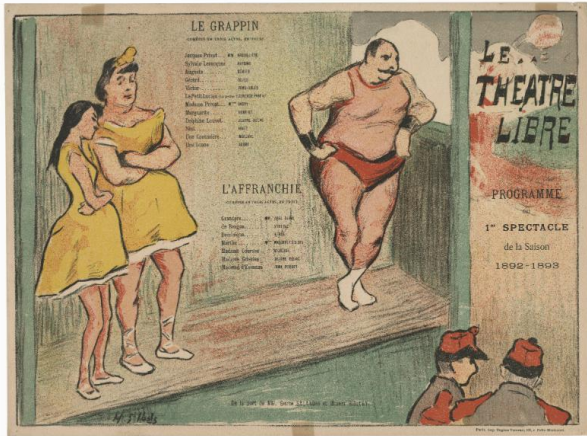

Basic Detail Report

Le Grappin [The Grapnel]; L'Affranchie [The Emancipated] from a suite of eight programs accompanying the 1892-93 season of the Théâtre Libre, Paris

Date

November 3, 1892

Primary Maker

Henri Gabriel Ibels

Medium

Color lithograph on paper

Dimensions

9 7/16 x 12 11/16 inches, Image size: 9 7/16 x 12 11/16 inches, Mat size: 16 x 20