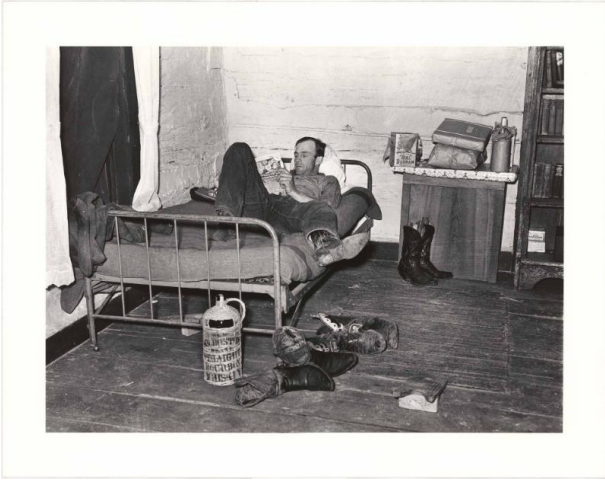

Basic Detail Report

Ranch Hand in the Bunkhouse, Brewster, Montana

Date

1939/printed later

Primary Maker

Arthur Rothstein

Medium

Gelatin silver print

Dimensions

9 x 12 inches