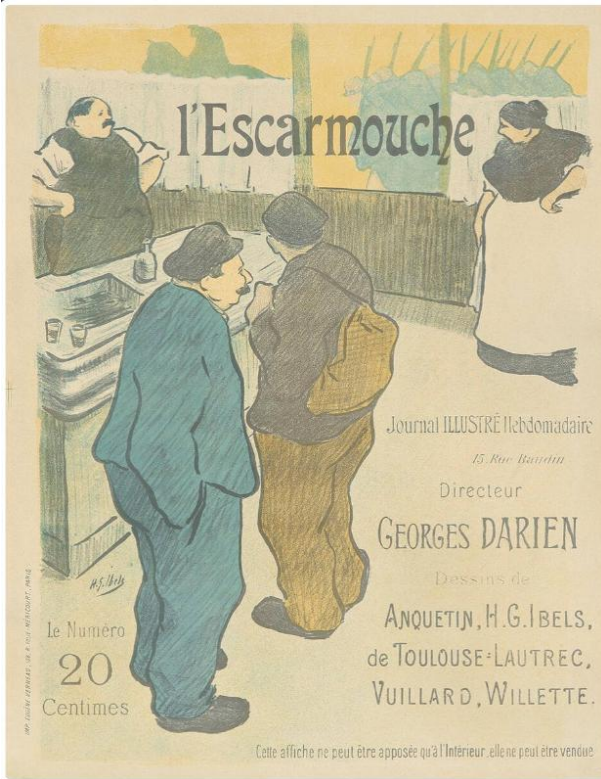

Basic Detail Report

L'Escarmouche

Date

1893

Primary Maker

Henri Gabriel Ibels

Medium

Lithographic poster on paper

Dimensions

Image size: 19 1/2 × 25 3/8 inches Object size: 19 1/2 × 25 3/8 inches