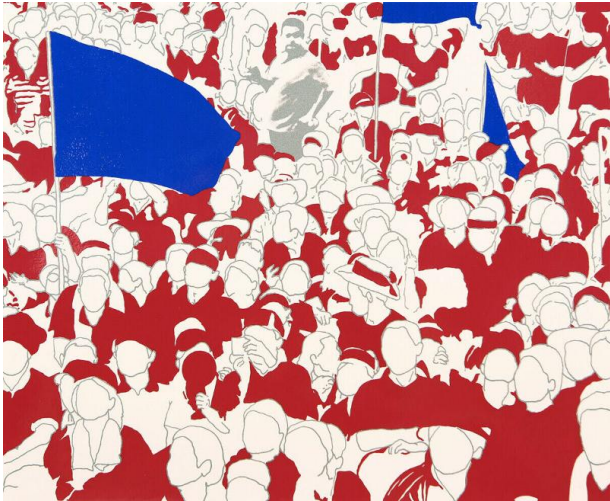

Basic Detail Report

Thailand from the portfolio Fragile Springs

Date

2011-12

Primary Maker

Dinh Q. Lê

Medium

Color silkscreen with varnish on paper

Dimensions

Image size: 14 x 17 inches (35.6 x 43.2 cm) Object size: 14 x 17 inches (35.6 x 43.2 cm)